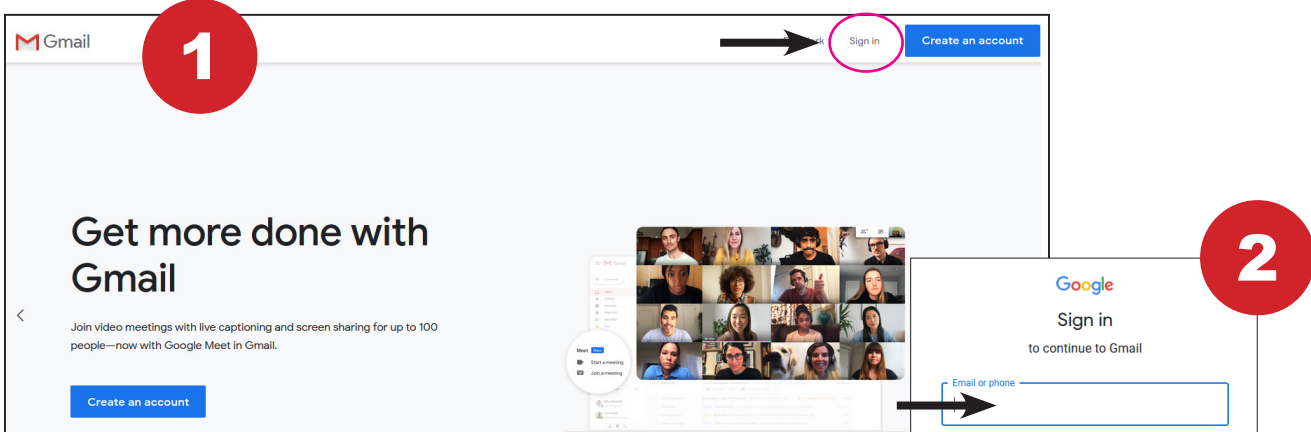

How to login to your NMTCC student email account

1. To access your NMTCC email account, go to **Gmail.com**.
2. Click the button **Sign In** at top **Right** or **Use Another Account** (if you already have a Gmail account)
3. Type in your NMTCC email address; click **NEXT** button.
4. Add password (student ID#); click **NEXT** button.